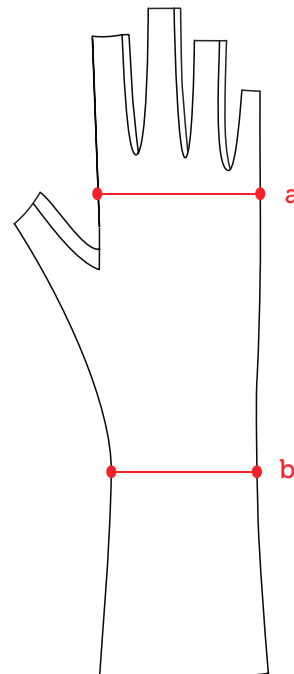

### SIZES

Glove	Size	a – MCP circumference	b – Wrist circumference
RF001	X SML	16cm – 17.5cm	13.5cm – 15.0cm
RF002	SML	17.5cm – 19.5cm	15.0cm – 16.5cm
RF003	MED	19.5cm – 21.5cm	16.5cm – 18.0cm
RF004	LGE	21.5cm – 23.5cm	18.0cm – 19.5cm
RF005	X LGE	23.5cm – 26.0cm	19.5cm – 21.5cm
RF006	XX LGE	26.0cm – 28.5cm	21.5cm – 23.5cm

### MEASUREMENTS

Measuring Tips:

- All circumferences to be measured to the nearest centimetre.
- Tape should be snug NOT tight
- Position hand as flat as possible

Please note that garments cannot be altered or repaired by Second Skin.